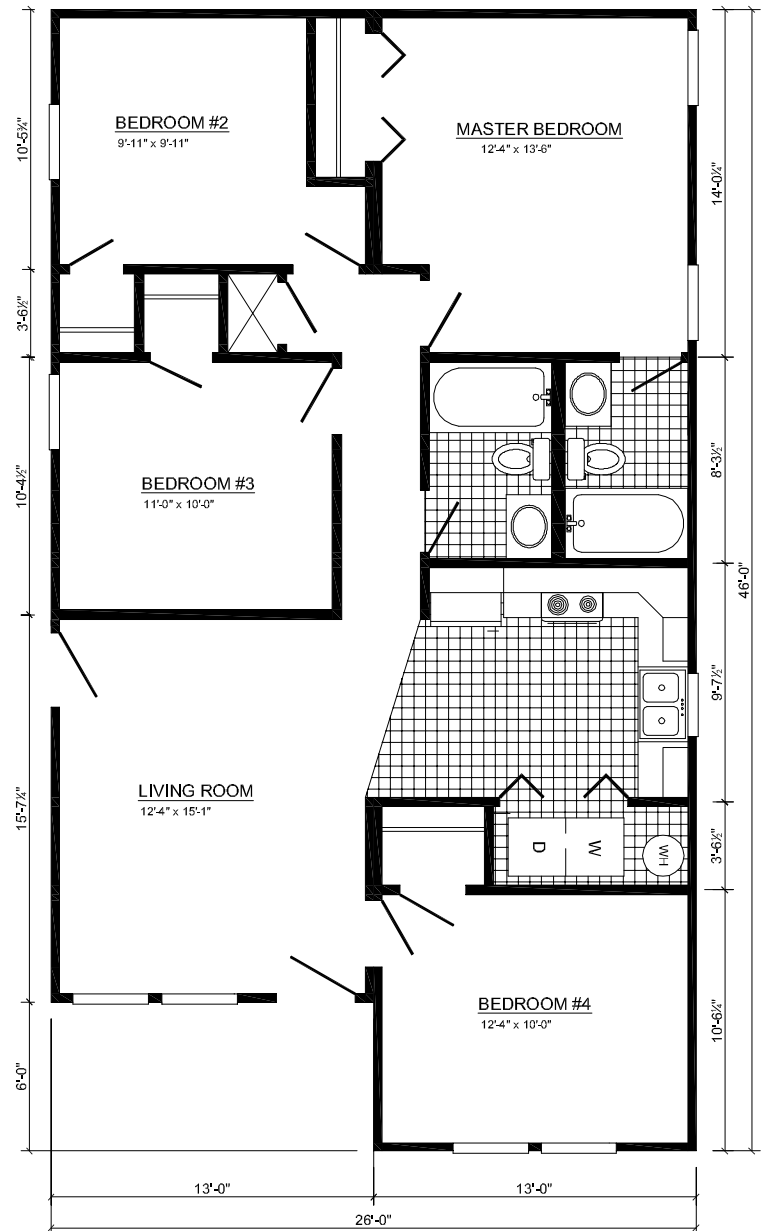

LANIER

PORCH CONSTRUCTION TO BE ADDED ON SITE, BY OTHERS
SOME ITEMS SHOWN ARE FOR DECORATIVE
PURPOSES ONLY AND MAY NOT BE A STANDARD
ITEM WITH THE HOME.

MODEL NO. HBS-104
4-BEDROOM / 2 BATH
APPROX. 1118 SQ. FT.

* All room dimensions include closets and square footage figures are approximate.